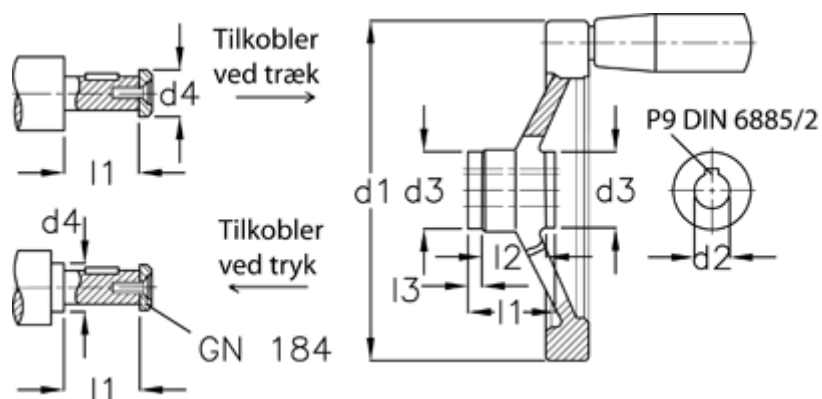

Article number: 20371305

Description: E+G Handwheel  
GN 321.4-140-K12-D-DR

## Measures

$d1$	=	140
$d2$ H7	=	12
$d3$	=	28
$d4$ max	=	17
$l1$	=	28.5
$l2$	=	18
$l3$	=	5